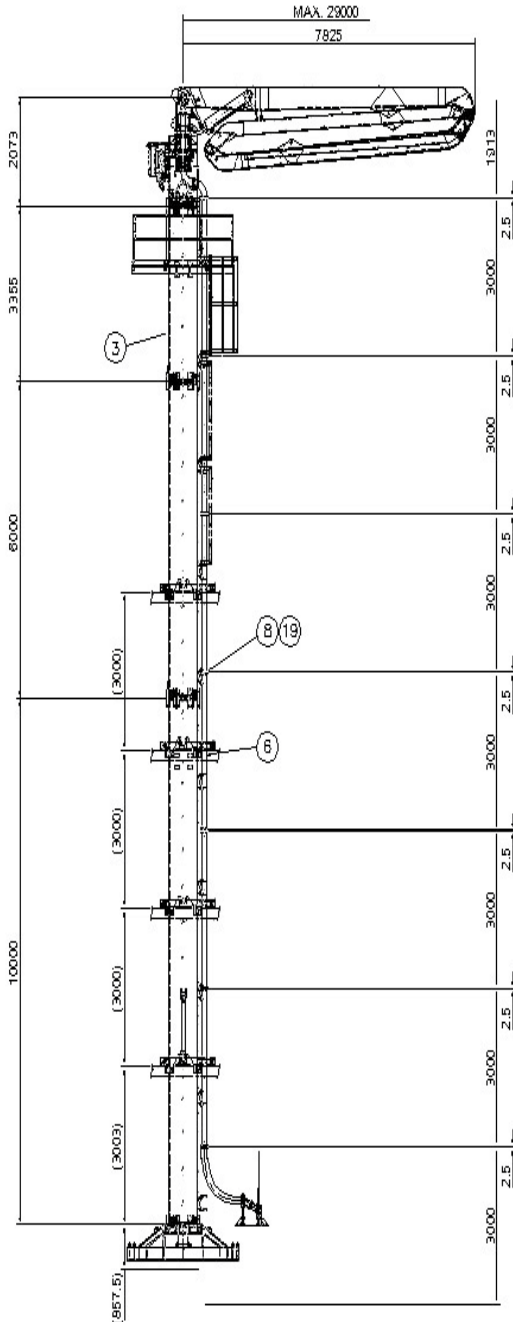

CPP-28-PB CCP-32-PB CCP-36-PB CCP-38-PB

Concord offers a strong line up of placing booms from 28 meters up to 38 meters. All sizes are available in both a Z and Roll-n-Fold boom configuration. Contact our head office for more information and complete specifications on each model.